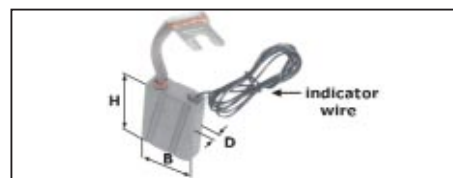

used for: **CLIMAX COVENTRY - KALMAR**