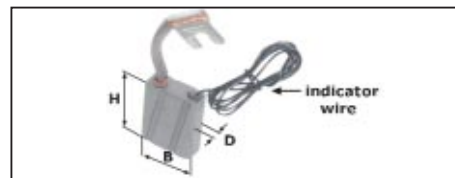

used for: **CLIMAX COVENTRY - KALMAR**

type brush	thickness +/- (mm) D	width +/- (mm) B	height +/- (mm) H	indicator wire MD	reference brush
E1	6,5	10,0	17,0		DE-CLI-0001
E2	5,0	7,0	17,0		DE-CLI-0002
	6,0	7,0	20,0		DE-CLI-0003
	6,0	7,0	23,5		DE-CLI-0004
	6,0	12,5	22,0		DE-CLI-0005
	6,0	13,0	19,0		DE-CLI-0006
	6,5	12,0	16,0		DE-CLI-0007
	7,0	10,0	18,0		DE-CLI-0008
	7,0	12,0	17,0		DE-CLI-0009
	7,0	12,0	17,0		DE-CLI-0010
	8,0	14,0	19,0		DE-CLI-0011
	8,0	16,0	19,0		DE-CLI-0012

used for: **CLIMAX COVENTRY - KALMAR**

type brush	thickness +/- (mm) D	width +/- (mm) B	height +/- (mm) H	indicator wire MD	reference brush
E2	8,0	16,0	19,0		DE-CLI-0013
	8,0	16,0	25,0		DE-CLI-0014
	9,0	19,0	22,5		DE-CLI-0015
	9,0	25,0	23,0		DE-CLI-0016
	12,5	25,0	33,0		DE-CLI-0017
	12,5	40,0	25,5		DE-CLI-0018
	16,0	20,0	26,0		DE-CLI-0019
	17,0	35,0	30,0		DE-CLI-0020
E3	6,0	27,0	19,0		DE-CLI-0021
	9,5	38,0	19,0		DE-CLI-0022
	16,0	31,5	31,5		DE-CLI-0023
E4	8,0	16,0	18,5		DE-CLI-0024