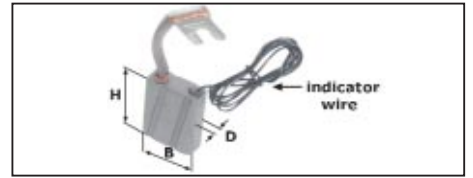

used for: **BAUMANN**

quantity of brush blocks	thickness +/- (mm) D	width +/- (mm) B	height +/- (mm) H	indicator wire MD	reference brush kit
4	8,0	20,0	33,0		DE-BAU-0001

DE-BAU-0001