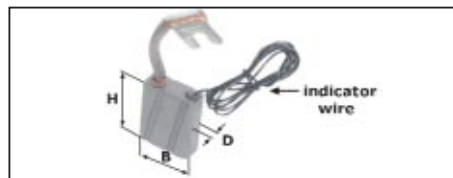

used for: **ALLIS CHALMERS-KALMAR AC**

type brush	thickness +/- (mm) D	width +/- (mm) B	height +/- (mm) H	indicator wire MD	reference brush
E1	6,5	10,0	17,0		DE-ALL-0001
	6,5	19,0	16,0		DE-ALL-0002
E2	5,0	7,0	15,0		DE-ALL-0003
	5,0	8,0	18,5		DE-ALL-0004
	5,0	8,0	23,0		DE-ALL-0005
	6,0	7,0	20,0		DE-ALL-0006
	6,0	7,0	20,0		DE-ALL-0007
	7,0	10,0	18,0		DE-ALL-0008
	7,0	11,0	19,0		DE-ALL-0009
	7,0	11,0	19,0		DE-ALL-0010
	7,0	12,0	16,5		DE-ALL-0011
	7,0	14,0	16,0		DE-ALL-0012

used for: **ALLIS CHALMERS-KALMAR AC**

type brush	thickness +/- (mm) D	width +/- (mm) B	height +/- (mm) H	indicator wire MD	reference brush
E2	7,0	14,0	16,0		DE-ALL-0013
	7,0	22,0	20,0		DE-ALL-0014
	8,0	24,5	21,0		DE-ALL-0015
	9,5	20,5	30,0		DE-ALL-0016
	12,0	20,0	32,0		DE-ALL-0017
	12,0	32,0	37,0		DE-ALL-0018
E4	16,0	20,0	32,0		DE-ALL-0019
	8,0	32,0	30,0		DE-ALL-0020
	10,0	20,0	20,0		DE-ALL-0021
	12,0	20,0	32,0		DE-ALL-0022
	12,0	32,0	32,0		DE-ALL-0023
	16,0	24,5	33,5		DE-ALL-0024