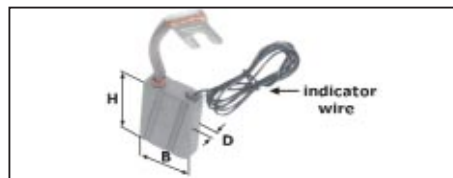

used for: **ALLIS CHALMERS-KALMAR AC**